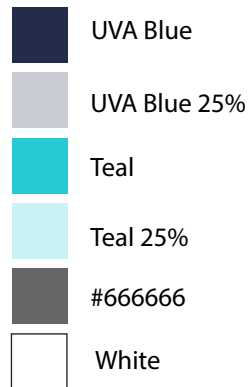

Faculty & Employee Assistance Program

Logo Specs
3/25/24

Typefaces

Adobe Caslon
Franklin Gothic Demi Italic
Franklin Gothic Book Compressed

Colors

Used in any combination as long as they meet color combination accessibility guidelines.

Full logo. Shown at smallest size (approx. 2" x 1.25").

Lower case Franklin Gothic
Demi Italic

Adobe Caslon 12pt minimum

Multi-color bar
Franklin Gothic Demi
Italic 16 pt minimum

Alternate use of simplified logo.

Other elements to support collateral.

Confidentiality Commitment Seal

Can be used in any color combination. "Confidentiality Commitment" - Franklin Gothic Book Compressed 12 pt minimum. "feap" - Franklin Gothic Demi Italic, proportionate with Confidentiality Commitment text size.